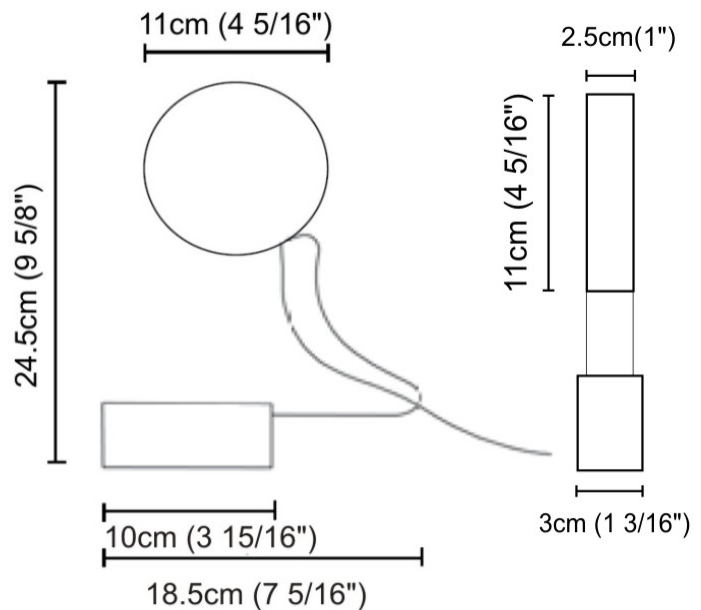

PROJECT	
TYPE	
SPECIFIER	
QUANTITY	
DATE	

DO NOT DISTURB PORTABLE

D134023-

base number   Finish
Options

1. To build a product code in our configurator select the specify button on the base model # product page
2. To build a manual product code on this datasheet choose from the options listed below in blue font and add the suffix to the base model #

GENERAL

Series: Do Not Disturb
Partner: Knikerboker
Division: Design
Installation: Portable
Product Type: Table
Mounting Location: Table
Light Distribution: Direct / Indirect

PHYSICAL

Shape: Round
Length (mm): 185
Length (in): 7 ⁵/₁₆
Width (mm): 30
Width (in): 1 ³/₁₆
Height (mm): 245
Height (in): 9 ⁵/₁₆
Diffuser: Opal
Fixture Finish: EWH / EBK / MAN / COF / PRD / SLF / GLF / CLF / BRL
Fixture Material: Metal

ELECTRICAL

Lamp Type: LED
Input Wattage (W): 8
Total Output Wattage (W): 7
Dimming: Non-Dimmable
Driver Included: Yes
Driver Location: Integrated
Driver Type: Constant Voltage - 120Vac
Driver Class: Class 2
Input Voltage (V): 120
Output Voltage (V): 24

LED

Number of LEDs: 1
Color Temperature (°K): 3000
Max. Delivered Lumen (lm): 1000
CRI: >85 CRI
Lamp Life (hrs): 50000

OPTICAL

RATINGS AND CERTIFICATIONS

Certified By: Certified for North American Standards
IP rating: IP20